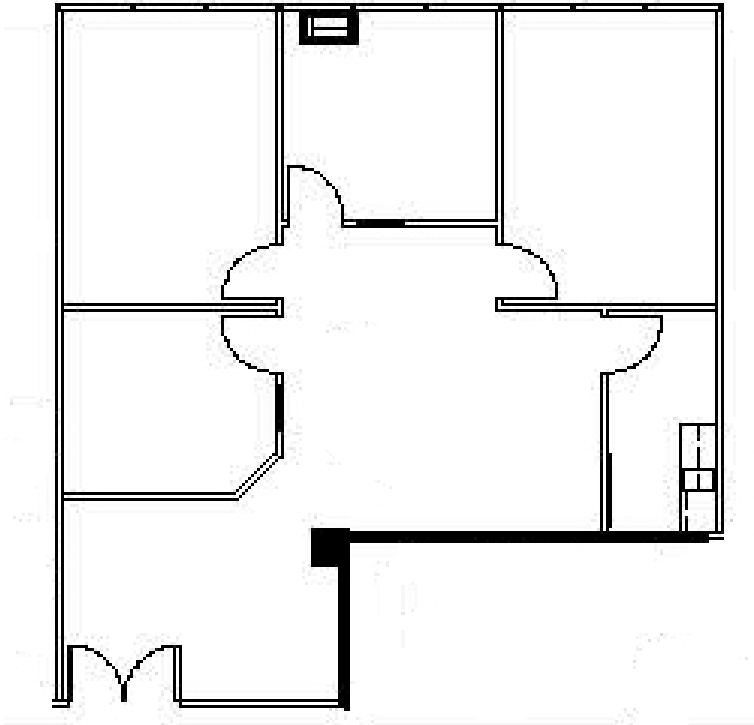

SPACE AVAILABLE

**949 SOUTH COAST DRIVE
SUITE #260
1,400 RSF**

SUITE #260

ON-SITE LEASING INFORMATION
ARNEL COMMERCIAL PROPERTIES
(714) 481-5025