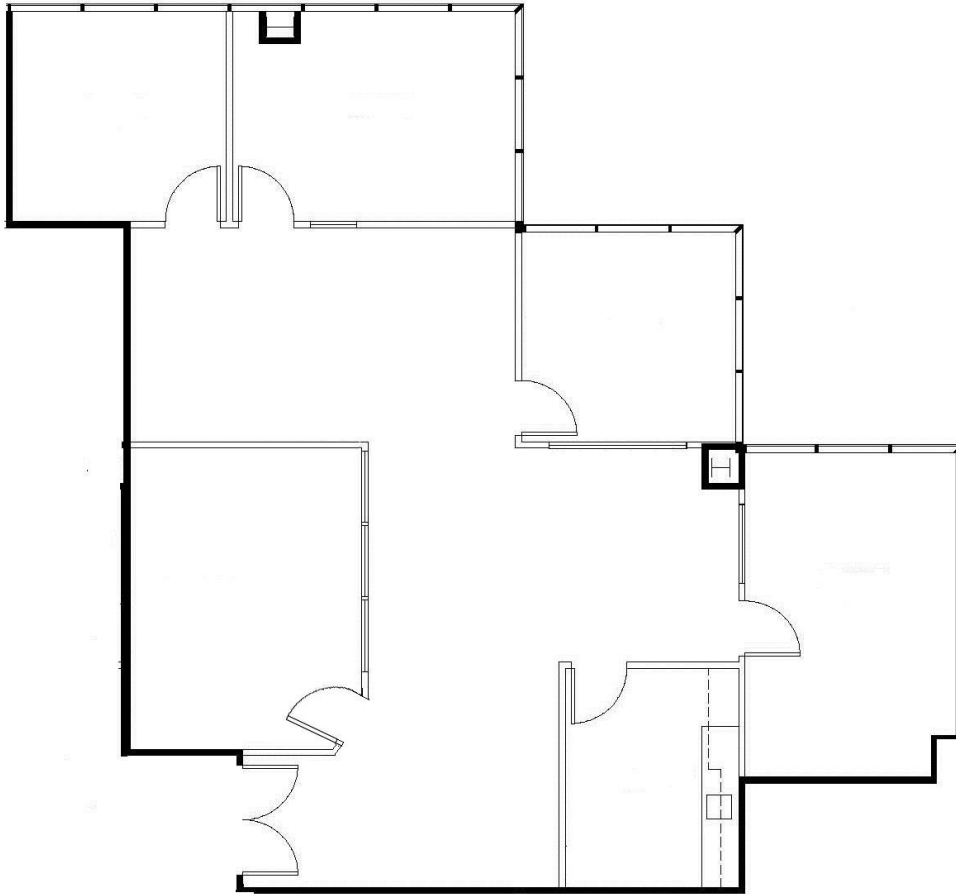

SPACE AVAILABLE

**949 SOUTH COAST DRIVE
SUITE #520
2,088 RSF**

ON-SITE LEASING INFORMATION
ARNEL COMMERCIAL PROPERTIES
(714) 481-5025