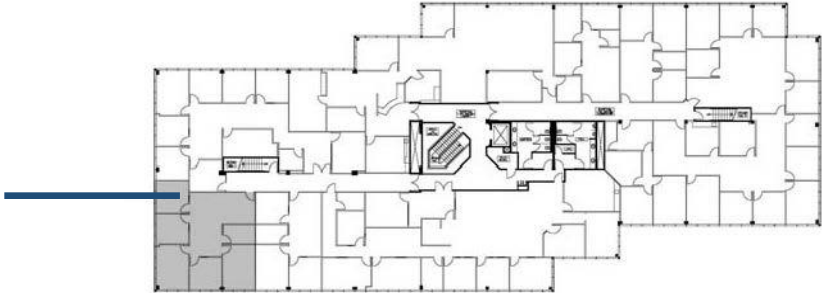

**940 SOUTH COAST DRIVE
SUITE #215
1,624 RSF**

SUITE #215

ON-SITE LEASING INFORMATION
ARNEL COMMERCIAL PROPERTIES
(714) 481-5025