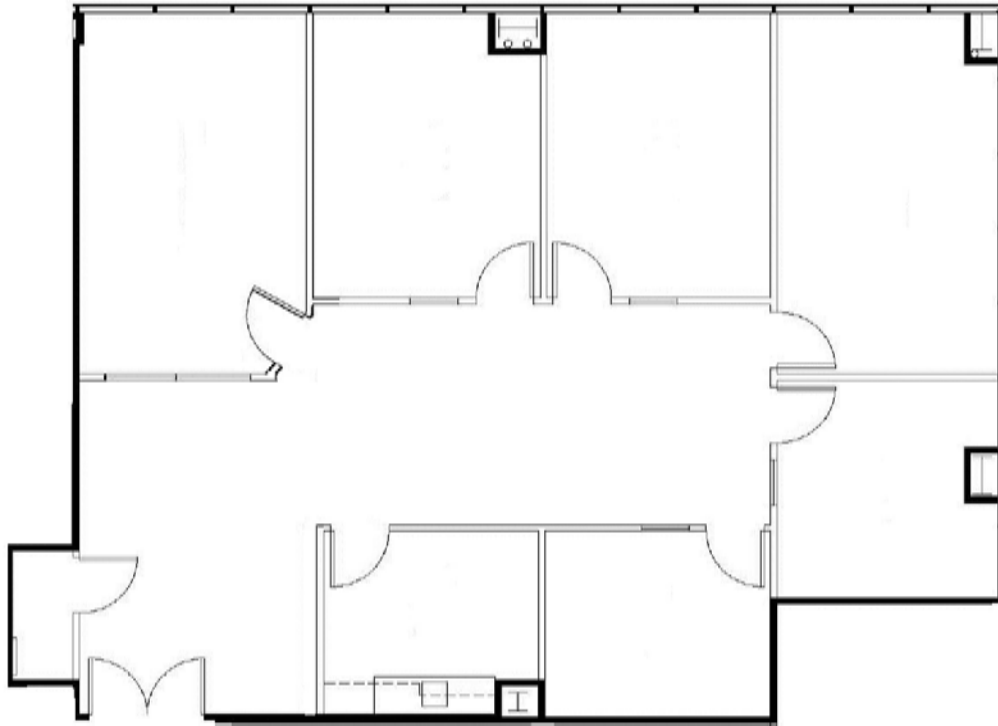

SPACE AVAILABLE

**949 SOUTH COAST DRIVE
SUITE #515
2,173 RSF**

SUITE #515

ON-SITE LEASING INFORMATION
ARNEL COMMERCIAL PROPERTIES
(714) 481-5025