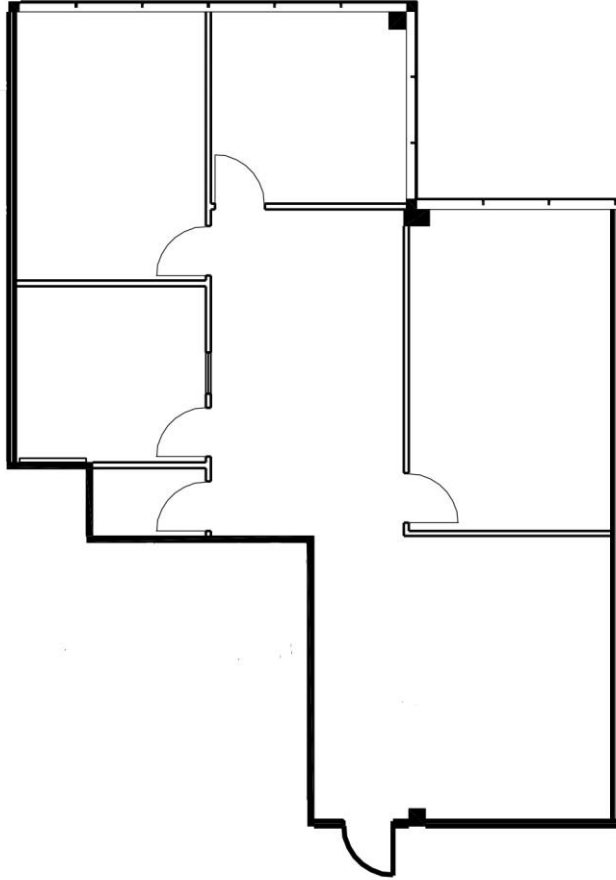

**SPACE AVAILABLE**

---

**950 SOUTH COAST DRIVE  
SUITE #220  
1,551 RSF**

**ON-SITE LEASING INFORMATION**  
ARNEL COMMERCIAL PROPERTIES  
(714) 481-5025