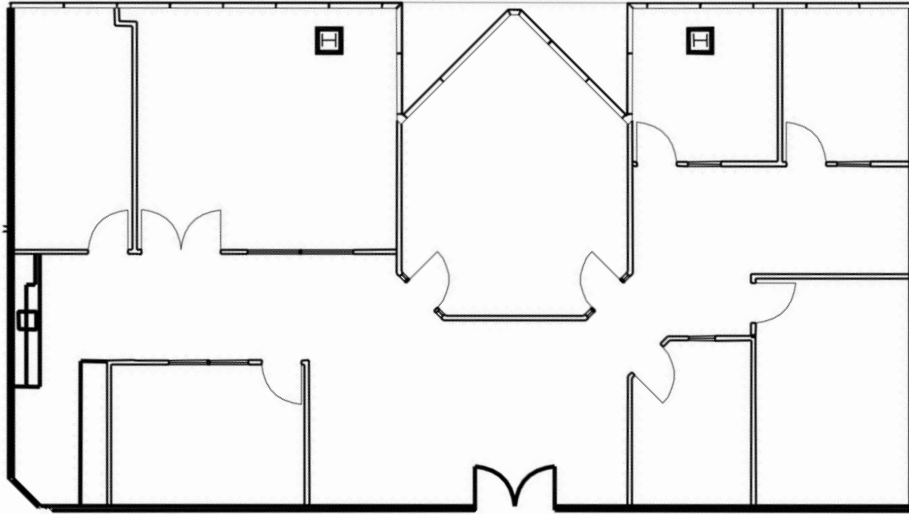

SPACE AVAILABLE

**959 SOUTH COAST DRIVE
SUITE #450
2,984 RSF**

SUITE #450

ON-SITE LEASING INFORMATION

ARNEL COMMERCIAL PROPERTIES

(714) 481-5025