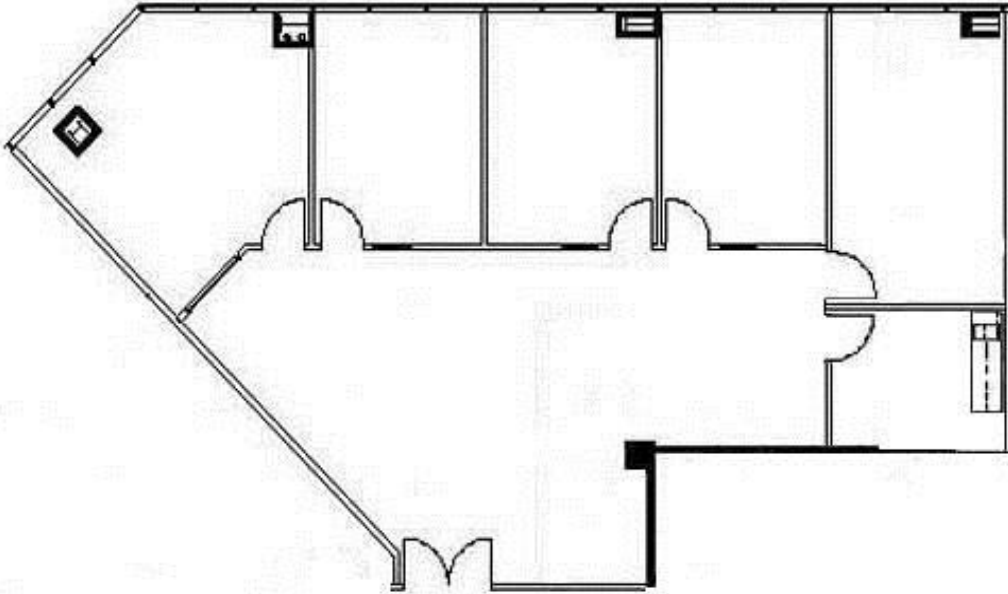

SPACE AVAILABLE

**949 SOUTH COAST DRIVE
SUITE #510
2,311 RSF**

SUITE #510

ON-SITE LEASING INFORMATION

ARNEL COMMERCIAL PROPERTIES

(714) 481-5025