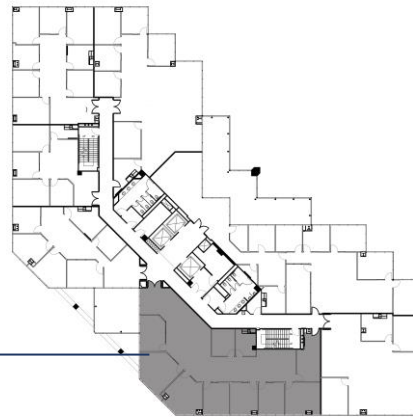

SPACE AVAILABLE

**949 SOUTH COAST DRIVE
SUITE #240
3,808 RSF**

SUITE #240

ON-SITE LEASING INFORMATION

ARNEL COMMERCIAL PROPERTIES

(714) 481-5025