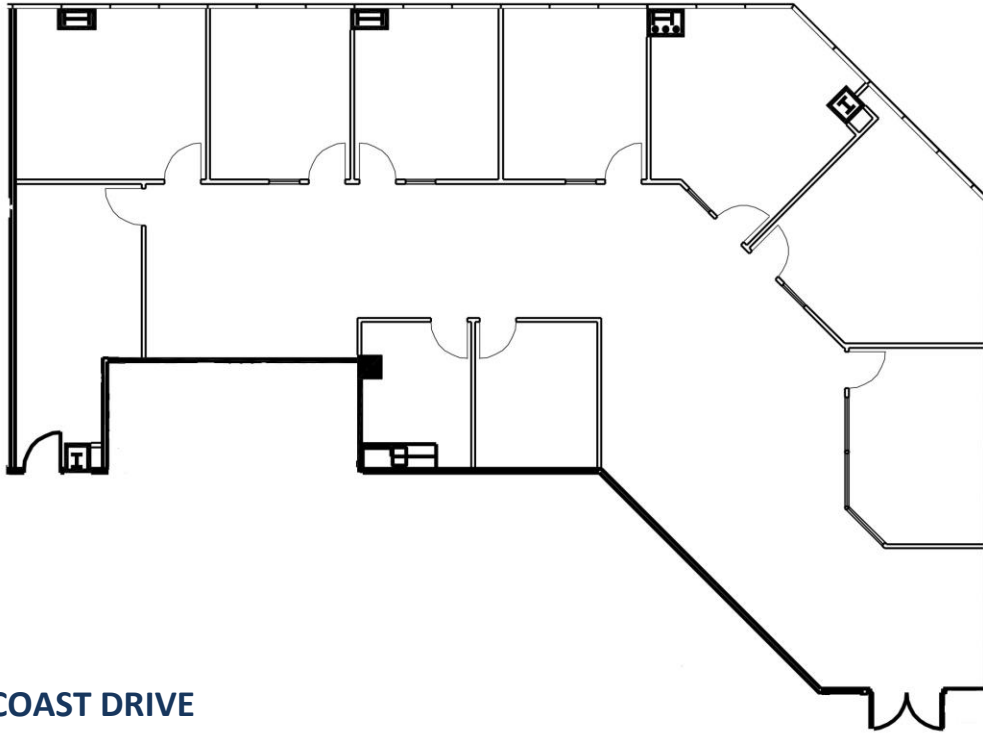

SPACE AVAILABLE

**949 SOUTH COAST DRIVE
SUITE #240
3,808 RSF**

SUITE #240

ON-SITE LEASING INFORMATION

ARNEL COMMERCIAL PROPERTIES

(714) 481-5025