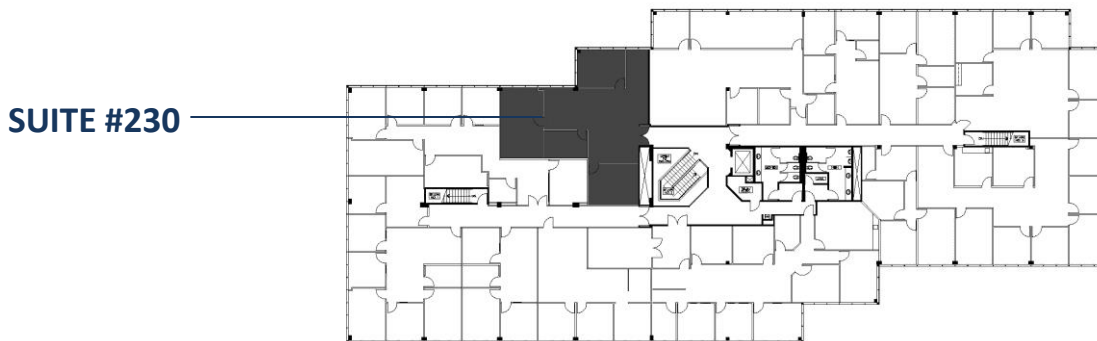

**SPACE AVAILABLE**

---

**940 SOUTH COAST DRIVE  
SUITE #230  
1,859 RSF**

**ON-SITE LEASING INFORMATION**  
ARNEL COMMERCIAL PROPERTIES  
(714) 481-5025