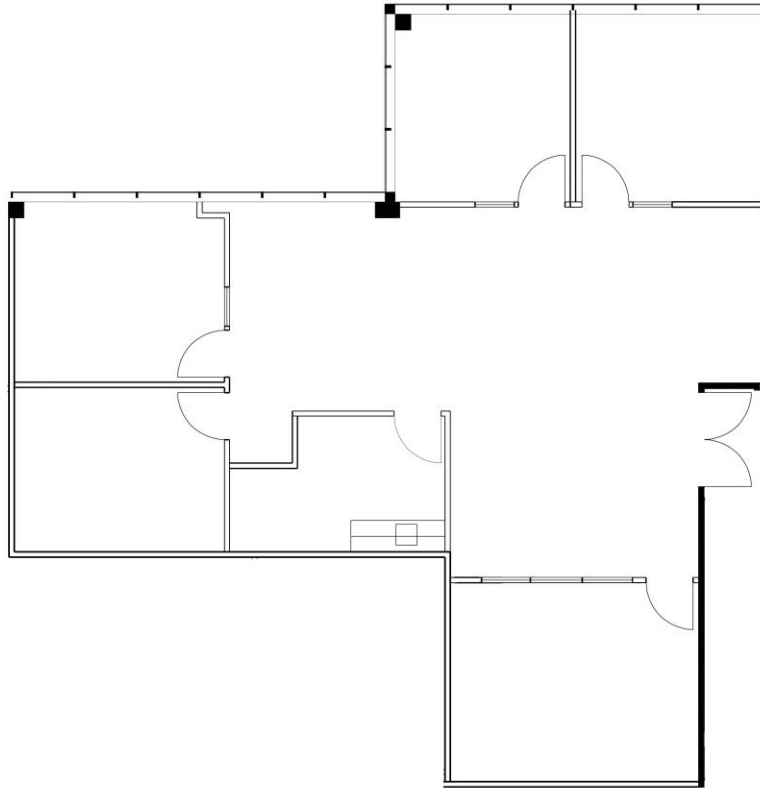

**SPACE AVAILABLE**

---

**940 SOUTH COAST DRIVE  
SUITE #230  
1,859 RSF**

**ON-SITE LEASING INFORMATION**  
ARNEL COMMERCIAL PROPERTIES  
(714) 481-5025