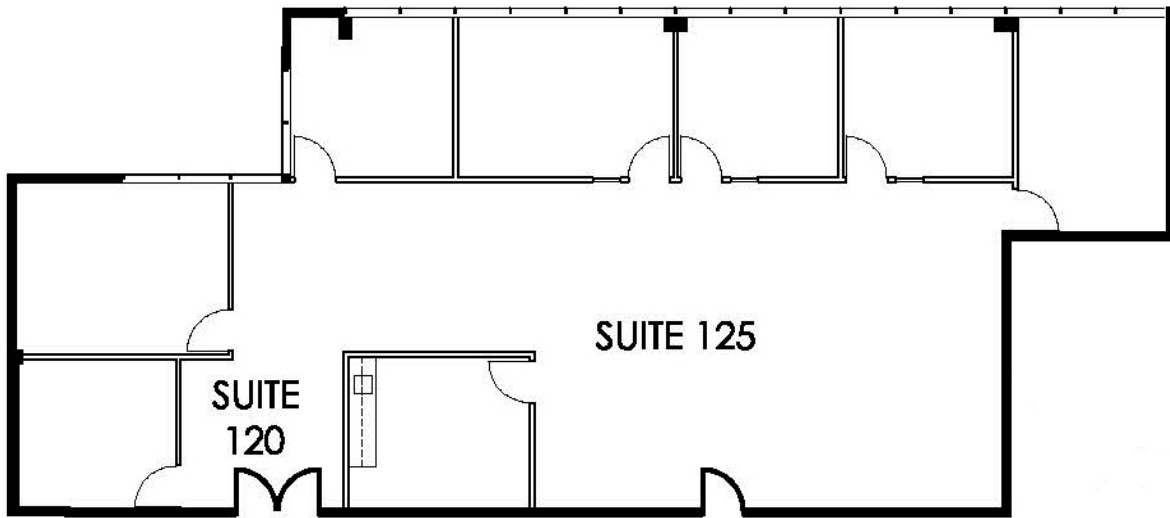

SPACE AVAILABLE

**940 SOUTH COAST DRIVE
SUITE #120/125
3,007 RSF**

ON-SITE LEASING INFORMATION
ARNEL COMMERCIAL PROPERTIES
(714) 481-5025