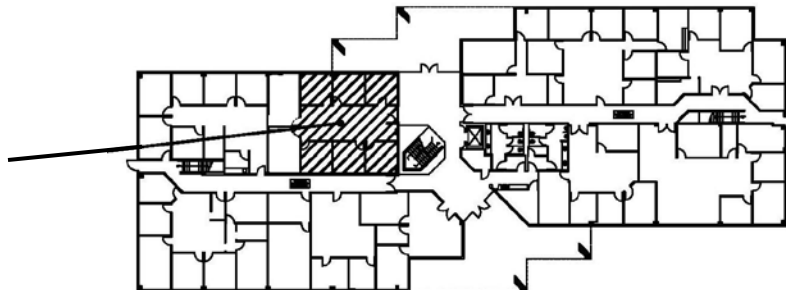

SPACE AVAILABLE

**940 SOUTH COAST DRIVE
SUITE #100
1,593 RSF**

SUITE 100

**ON-SITE LEASING INFORMATION
ARNEL COMMERCIAL PROPERTIES
(714) 481-5025**