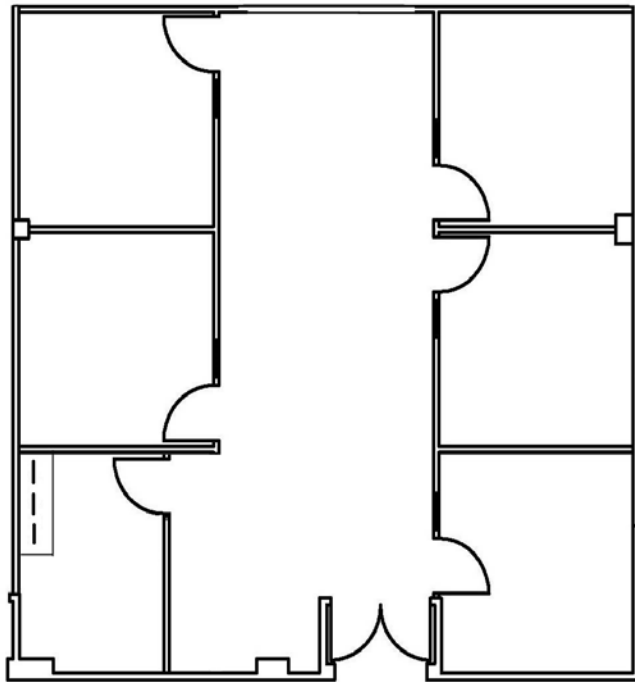

SPACE AVAILABLE

**940 SOUTH COAST DRIVE
SUITE #100
1,593 RSF**

SUITE 100

**ON-SITE LEASING INFORMATION
ARNEL COMMERCIAL PROPERTIES
(714) 481-5025**