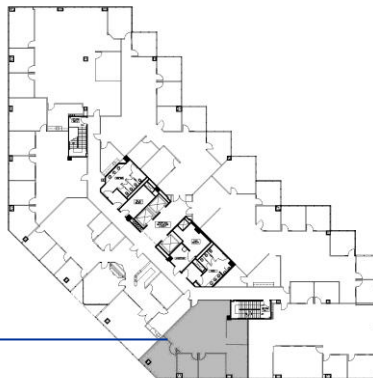

**959 SOUTH COAST DRIVE
SUITE #425
1,820 RSF**

SUITE #425

ON-SITE LEASING INFORMATION

ARNEL COMMERCIAL PROPERTIES

(714) 481-5025