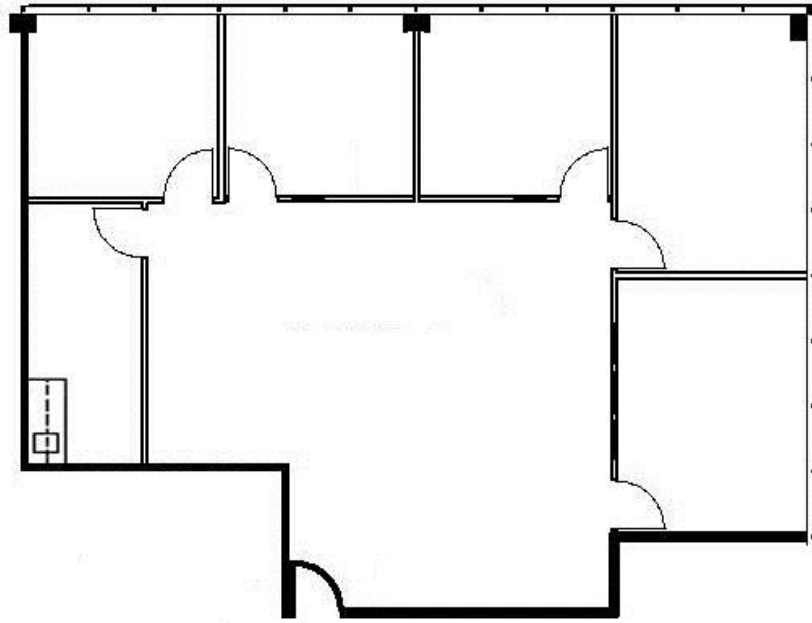

SPACE AVAILABLE

**950 SOUTH COAST DRIVE
SUITE #150
1,890 RSF**

ON-SITE LEASING INFORMATION
ARNEL COMMERCIAL PROPERTIES
(714) 481-5025