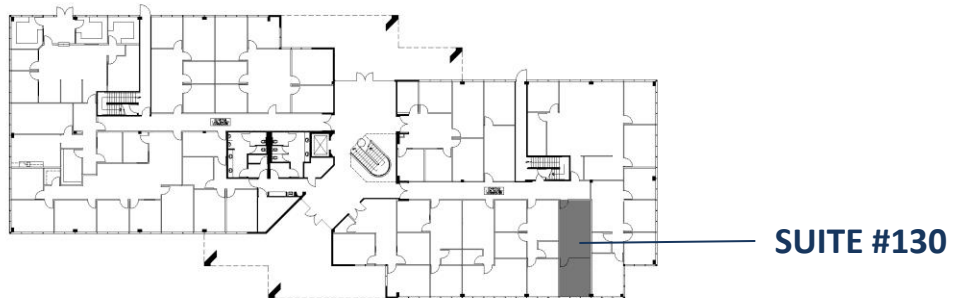

SPACE AVAILABLE

**950 SOUTH COAST DRIVE
SUITE #130
578 RSF**

ON-SITE LEASING INFORMATION
ARNEL COMMERCIAL PROPERTIES
(714) 481-5025