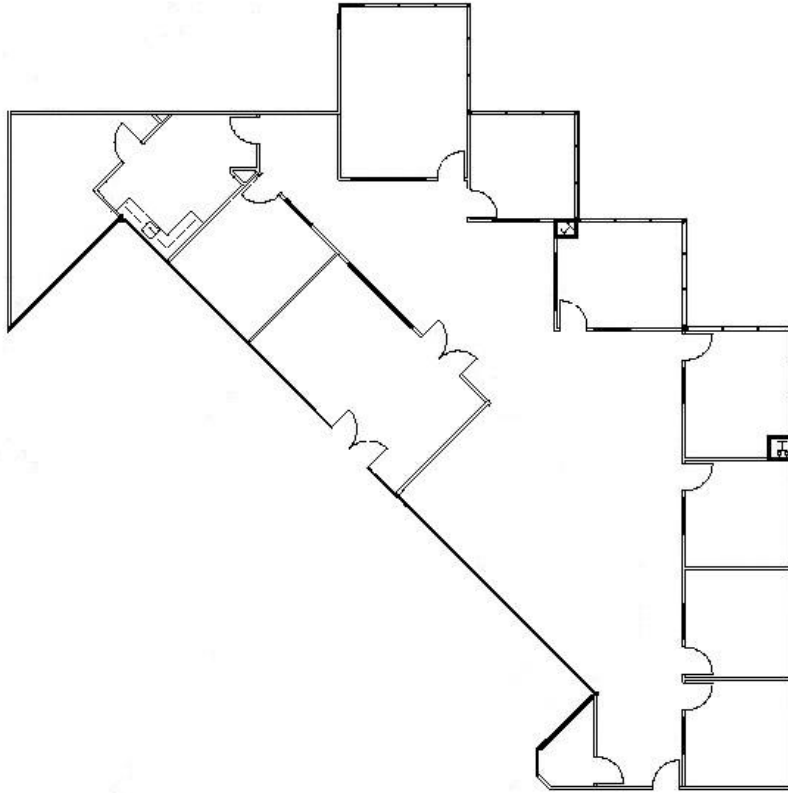

**SPACE AVAILABLE**

---

**949 SOUTH COAST DRIVE  
SUITE #450  
4,406 RSF**

**SUITE #450**

**ON-SITE LEASING INFORMATION**

ARNEL COMMERCIAL PROPERTIES

(714) 481-5025