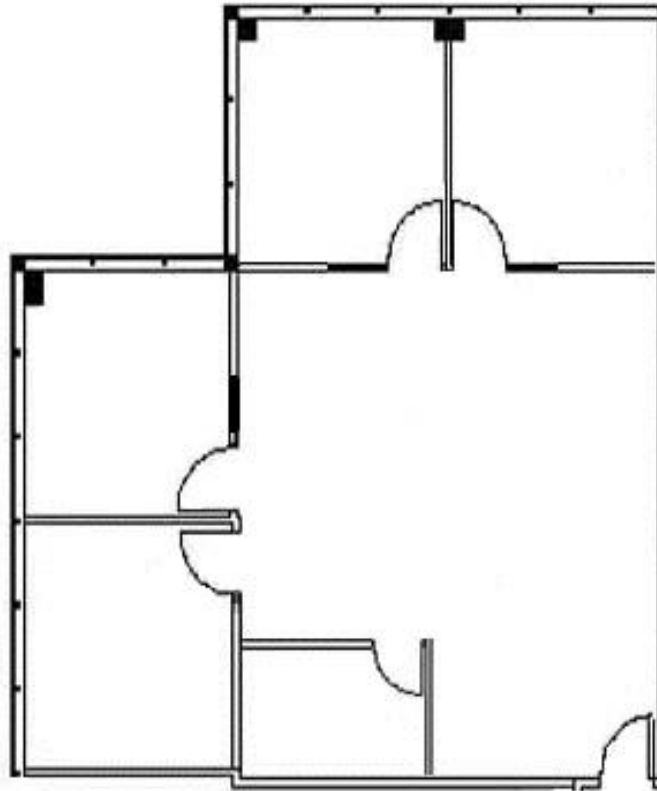

SPACE AVAILABLE

**950 SOUTH COAST DRIVE
SUITE #200
1,450 RSF**

SUITE #200

ON-SITE LEASING INFORMATION

ARNEL COMMERCIAL PROPERTIES

(714) 481-5025