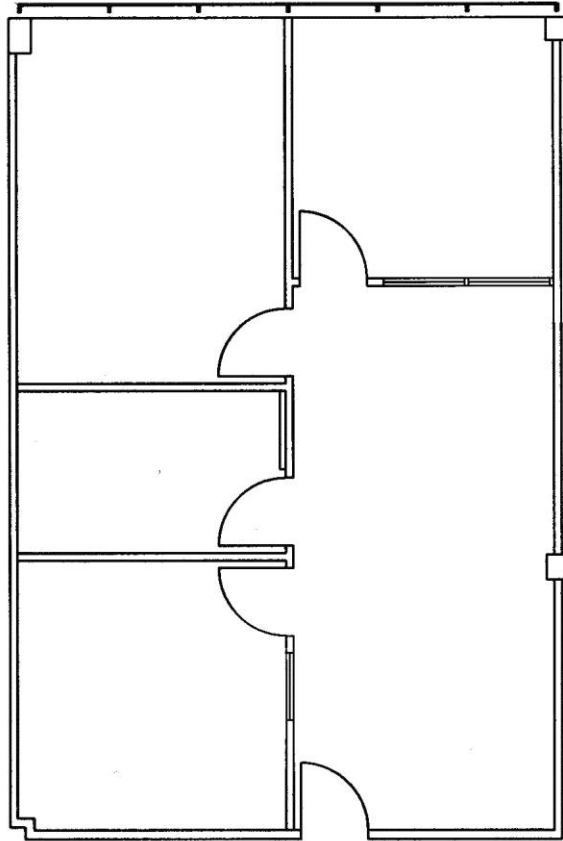

SPACE AVAILABLE

**950 SOUTH COAST DRIVE
SUITE #210
1,043 RSF**

SUITE #210

ON-SITE LEASING INFORMATION

ARNEL COMMERCIAL PROPERTIES

(714) 481-5025