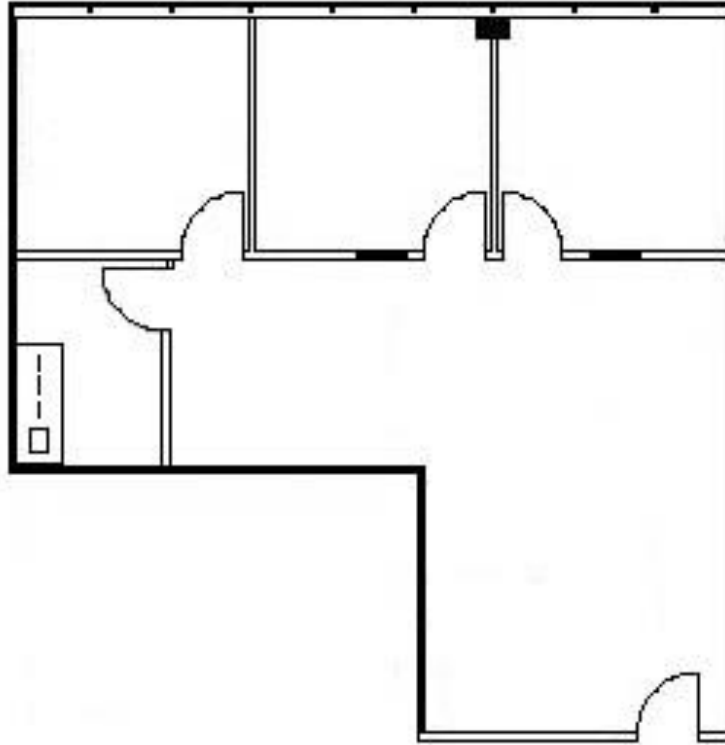

SPACE AVAILABLE

**940 SOUTH COAST DRIVE
SUITE #203
1,208 RSF**

ON-SITE LEASING INFORMATION
ARNEL COMMERCIAL PROPERTIES
(714) 481-5025