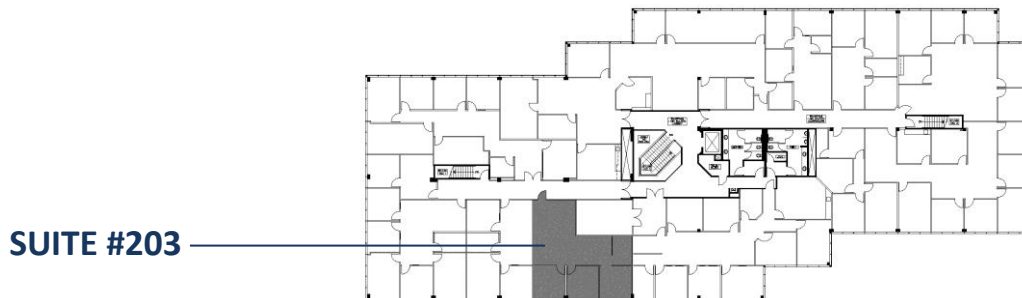

SPACE AVAILABLE

**940 SOUTH COAST DRIVE
SUITE #203
1,208 RSF**

ON-SITE LEASING INFORMATION
ARNEL COMMERCIAL PROPERTIES
(714) 481-5025