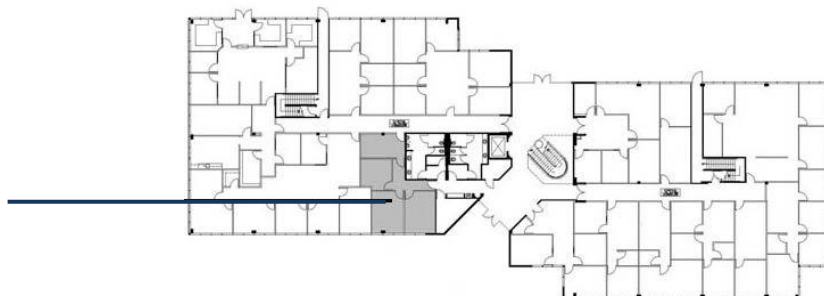

**SPACE AVAILABLE**

---

**950 SOUTH COAST DRIVE  
SUITE #195  
901 RSF**

**SUITE #195**

**ON-SITE LEASING INFORMATION**

ARNEL COMMERCIAL PROPERTIES

(714) 481-5025