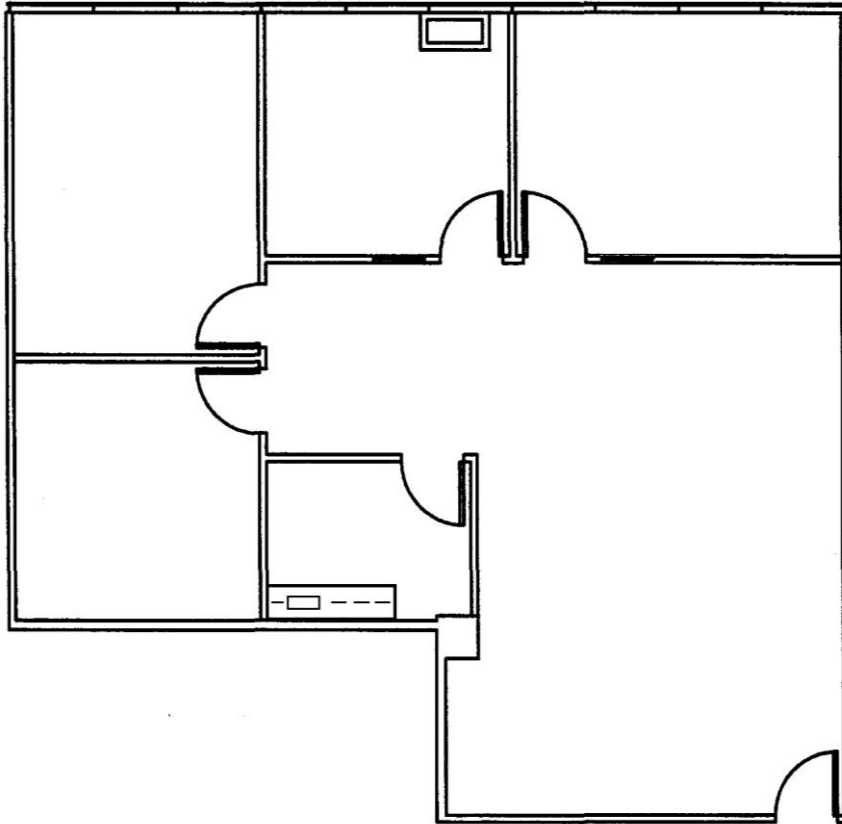

**SPACE AVAILABLE**

---

**949 SOUTH COAST DRIVE  
SUITE #570  
1,579 RSF**

**SUITE #570**

**ON-SITE LEASING INFORMATION**  
ARNEL COMMERCIAL PROPERTIES  
(714) 481-5025