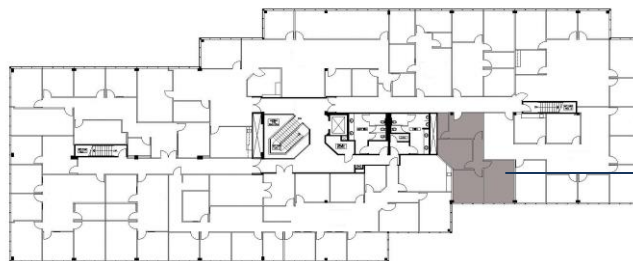

SPACE AVAILABLE

**940 SOUTH COAST DRIVE
SUITE #250
919 RSF**

SUITE #250

ON-SITE LEASING INFORMATION
ARNEL COMMERCIAL PROPERTIES
(714) 481-5025