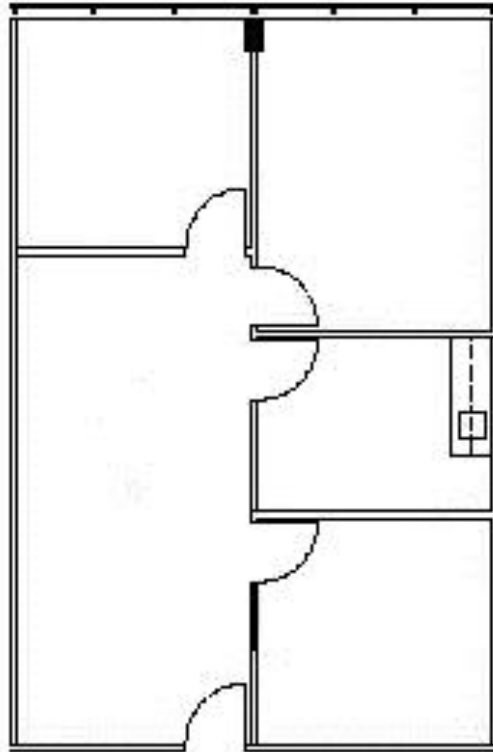

**SPACE AVAILABLE**

---

**950 SOUTH COAST DRIVE  
SUITE #265  
1,031 RSF**

**ON-SITE LEASING INFORMATION**  
ARNEL COMMERCIAL PROPERTIES  
(714) 481-5025