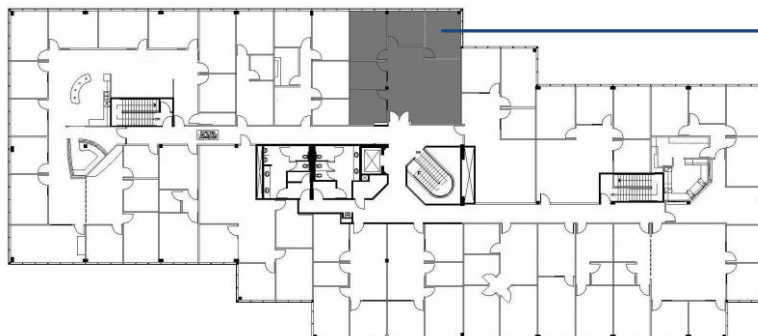

**SPACE AVAILABLE**

---

**950 SOUTH COAST DRIVE  
SUITE #245  
1,538 RSF**

**SUITE #245**

**ON-SITE LEASING INFORMATION**  
ARNEL COMMERCIAL PROPERTIES  
(714) 481-5025