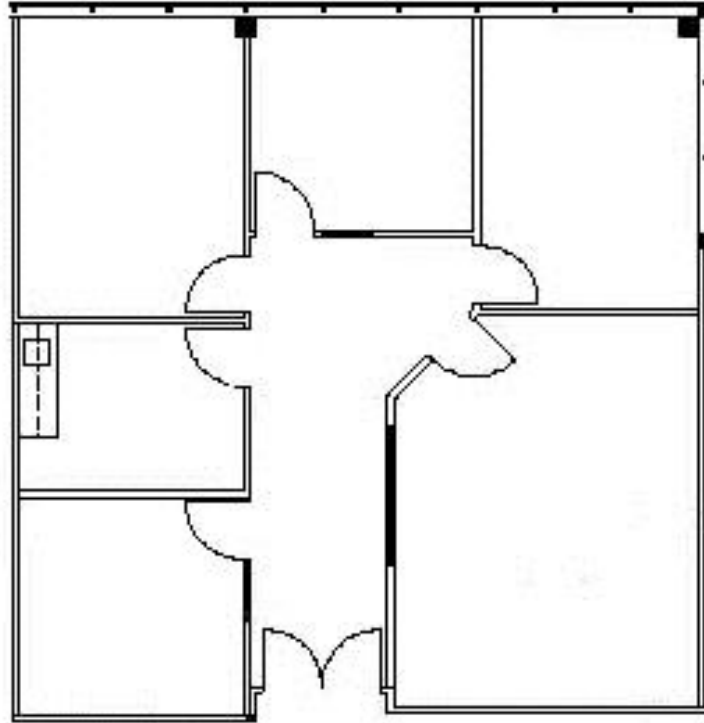

**SPACE AVAILABLE**

---

**950 SOUTH COAST DRIVE  
SUITE #245  
1,538 RSF**

**SUITE #245**

**ON-SITE LEASING INFORMATION**  
ARNEL COMMERCIAL PROPERTIES  
(714) 481-5025