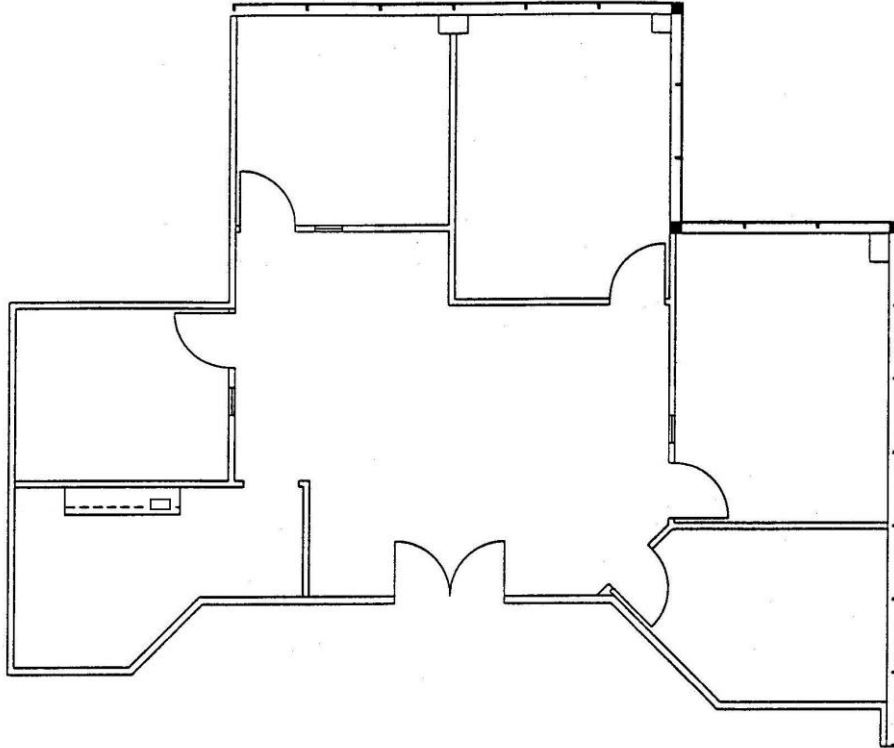

SPACE AVAILABLE

**940 SOUTH COAST DRIVE
SUITE #115
1,569 RSF**

ON-SITE LEASING INFORMATION
ARNEL COMMERCIAL PROPERTIES
(714) 481-5025