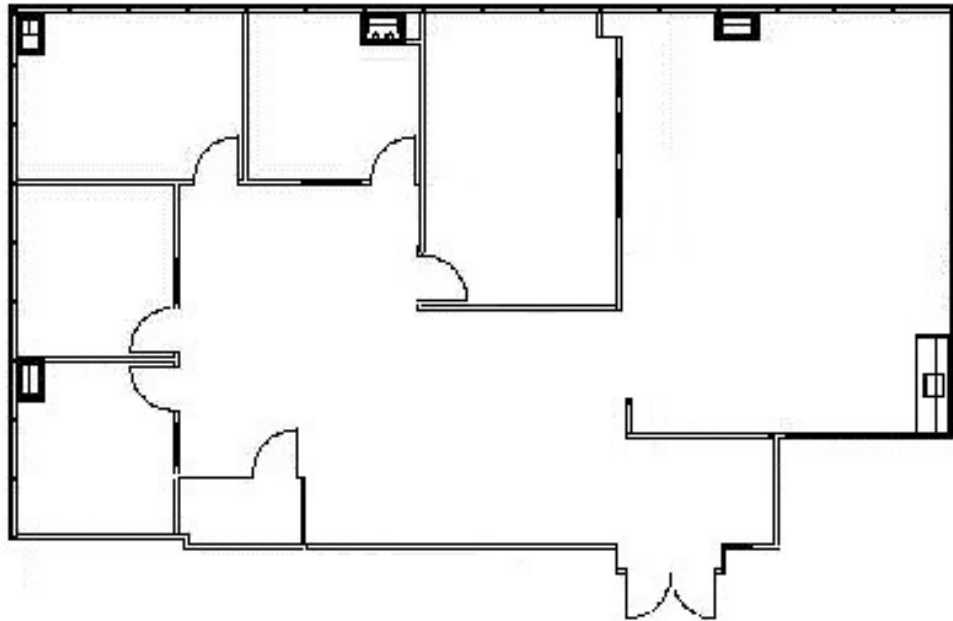

SPACE AVAILABLE

**959 SOUTH COAST DRIVE
SUITE #415
2,701 RSF**

SUITE #415

ON-SITE LEASING INFORMATION
ARNEL COMMERCIAL PROPERTIES
(714) 481-5025