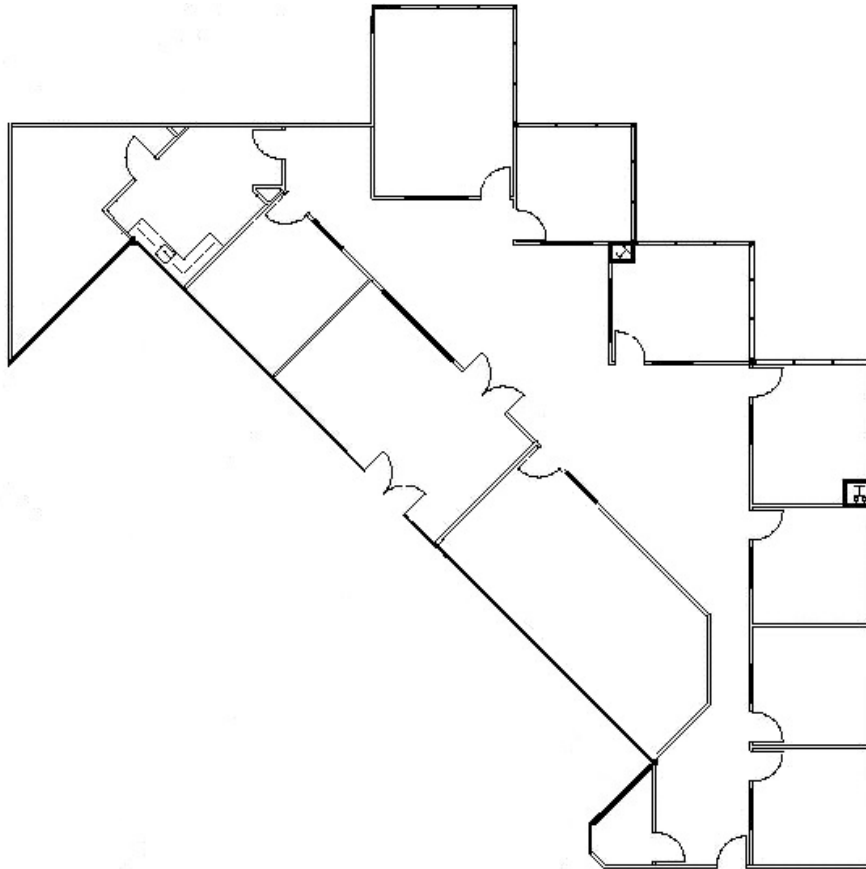

SPACE AVAILABLE

**949 SOUTH COAST DRIVE
SUITE #450
4,406 RSF**

SUITE #450

ON-SITE LEASING INFORMATION

ARNEL COMMERCIAL PROPERTIES

(714) 481-5025