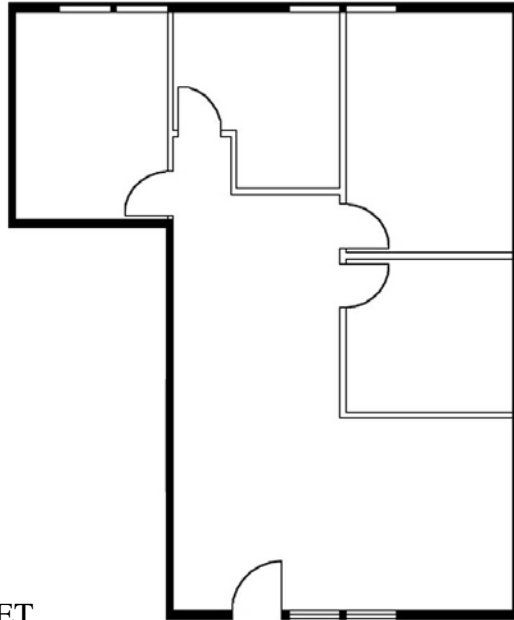

# CENTRAL POINTE

B U S I N E S S C E N T E R S

SPACE AVAILABLE

STONEBRIDGE COURT  
1651 EAST FOURTH STREET  
SUITE 148  
1,299 RSF

ON-SITE LEASING INFORMATION  
ARNEL COMMERCIAL PROPERTIES  
(714) 480-7910