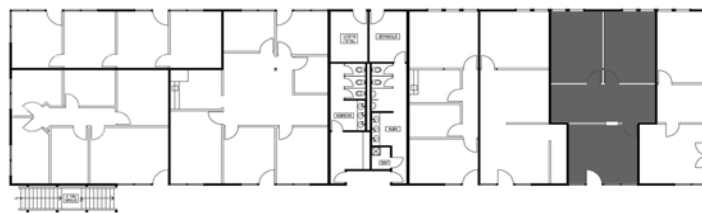

GRANADA PLAZA
17291 IRVINE BLVD.
SUITE #104
982 RSF

ON-SITE LEASING INFORMATION
ARNEL COMMERCIAL PROPERTIES
(714) 480-7910