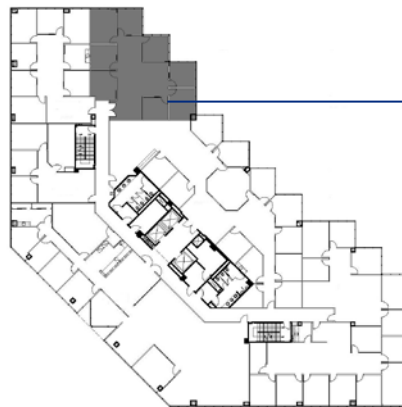

SPACE AVAILABLE

**959 SOUTH COAST DRIVE
SUITE #380
2,316 RSF**

SUITE #380

ON-SITE LEASING INFORMATION

ARNEL COMMERCIAL PROPERTIES

MARK H. SANQUIST

(714) 481-5025