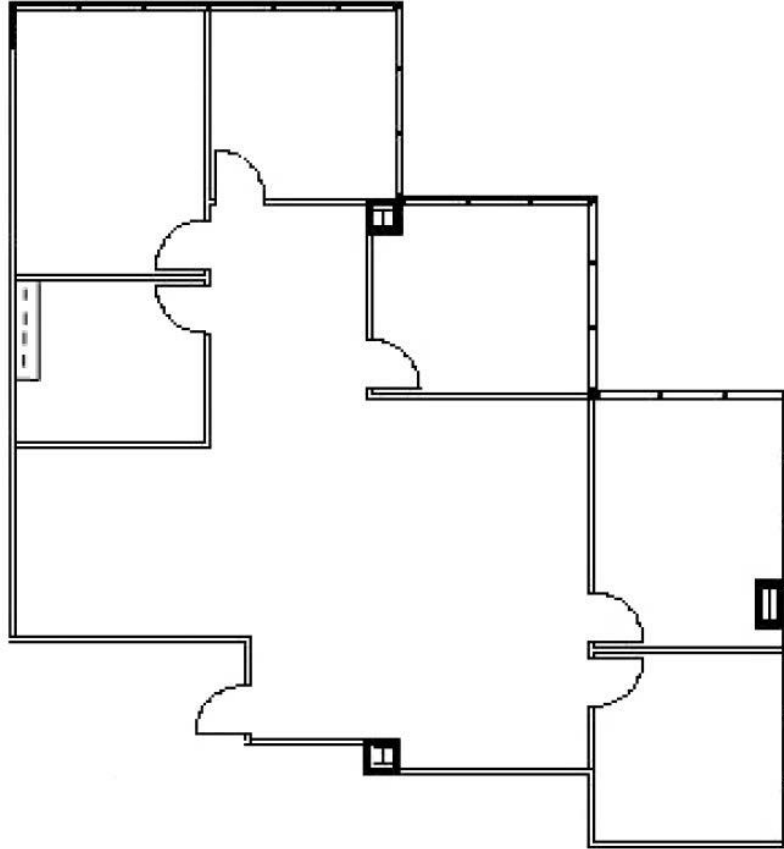

**SPACE AVAILABLE**

---

**959 SOUTH COAST DRIVE  
SUITE #325  
2,155 RSF**

**SUITE #325**

**ON-SITE LEASING INFORMATION**

ARNEL COMMERCIAL PROPERTIES

(714) 481-5025