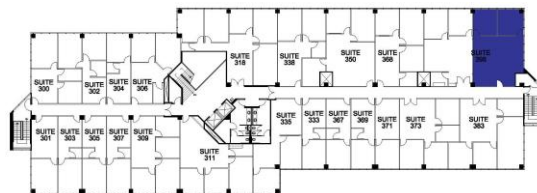

17890 CASTLETON STREET
Suite #398
1,096 RSF

LEASING INFORMATION
ARNEL COMMERCIAL PROPERTIES

626.912.7700