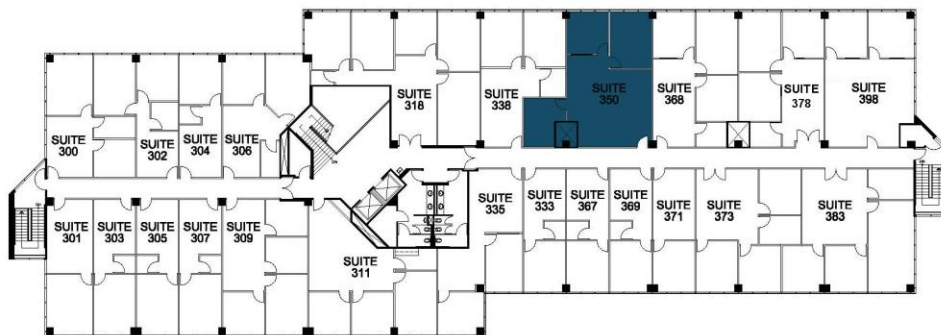

17890 CASTLETON STREET
Suite #350
1,204 RSF

LEASING INFORMATION
ARNEL COMMERCIAL PROPERTIES

626.912.7700