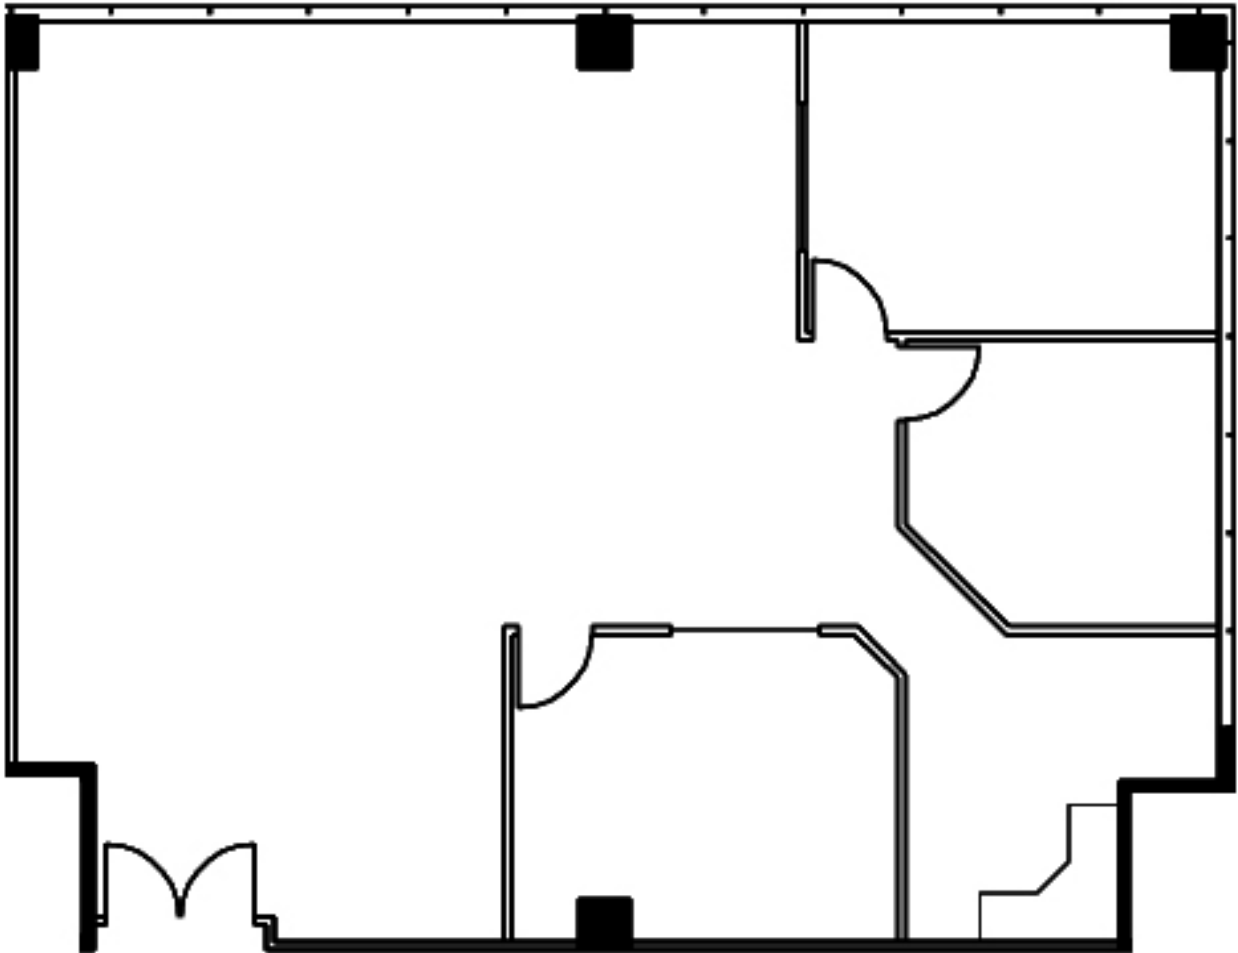

17890 CASTLETON STREET
SUITE #288
2,132 RSF

LEASING INFORMATION

ARNEL COMMERCIAL PROPERTIES

626.912.7700