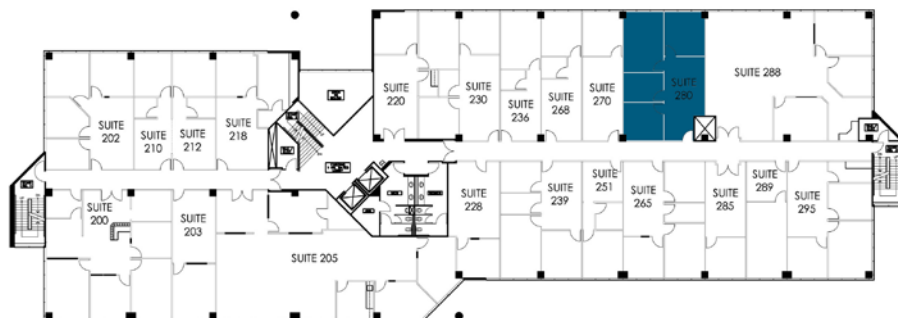

17890 CASTLETON STREET
SUITE #280
1,036 RSF

LEASING INFORMATION

ARNEL COMMERCIAL PROPERTIES

626.912.7700