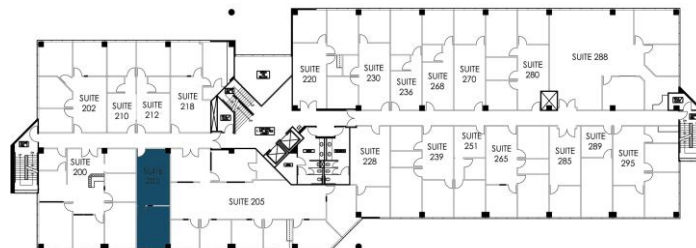

17890 CASTLETON STREET  
SUITE #203  
564 RSF

**LEASING INFORMATION**  
ARNEL COMMERCIAL PROPERTIES

626.912.7700