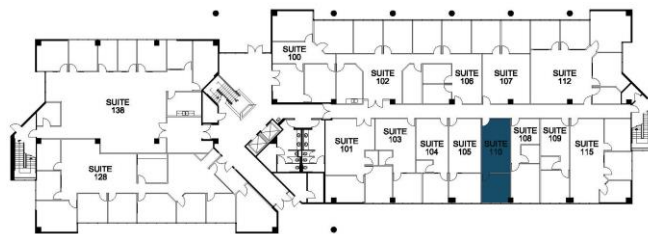

17890 CASTLETON STREET
SUITE #110
483 RSF

LEASING INFORMATION
ARNEL COMMERCIAL PROPERTIES

626.912.7700