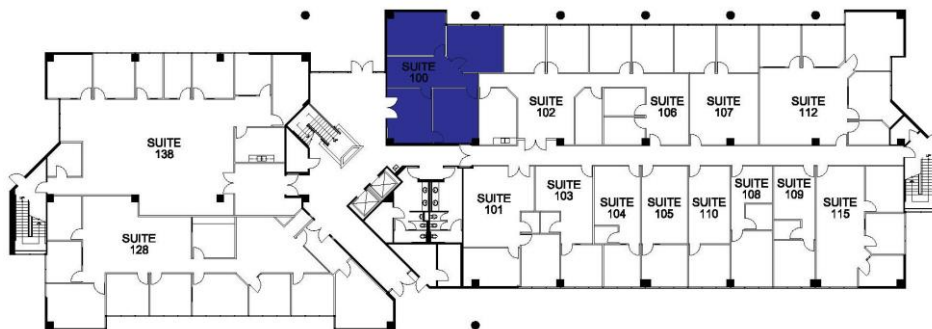

17890 CASTLETON STREET
SUITE #100
1,192 RSF

LEASING INFORMATION

ARNEL COMMERCIAL PROPERTIES

626.912.7700