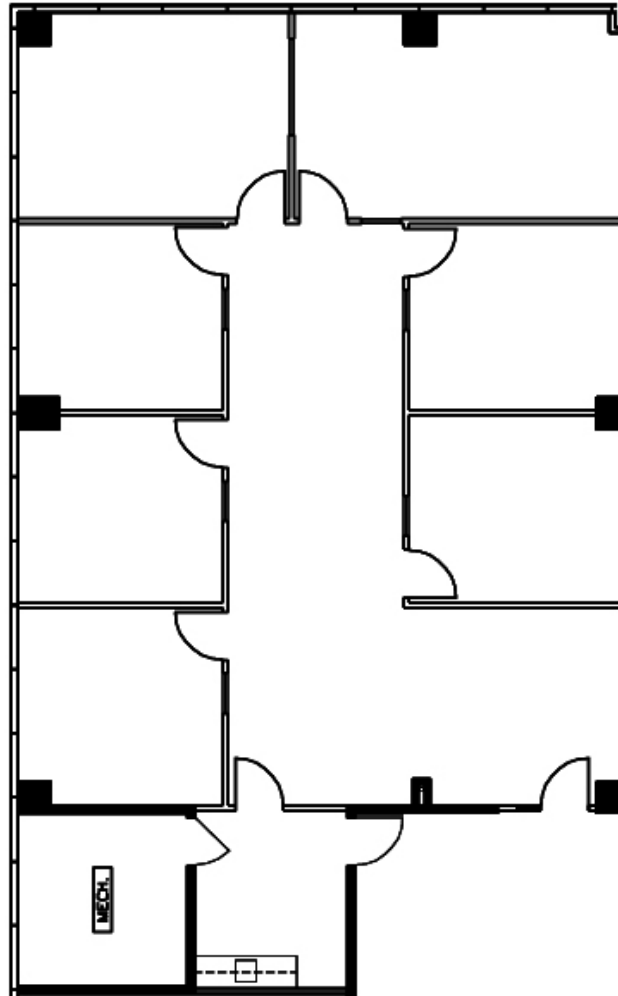

17800 CASTLETON STREET
SUITE #605
2,425 RSF

LEASING INFORMATION

ARNEL COMMERCIAL PROPERTIES

626.912.7700