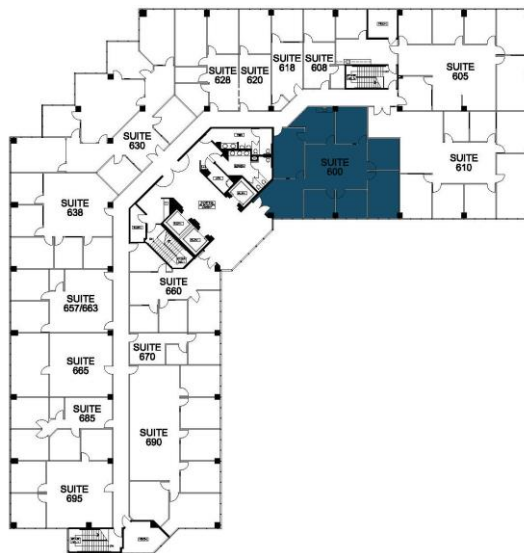

17800 CASTLETON STREET  
SUITE #600  
2,198 RSF

**LEASING INFORMATION**  
ARNEL COMMERCIAL PROPERTIES

626.912.7700