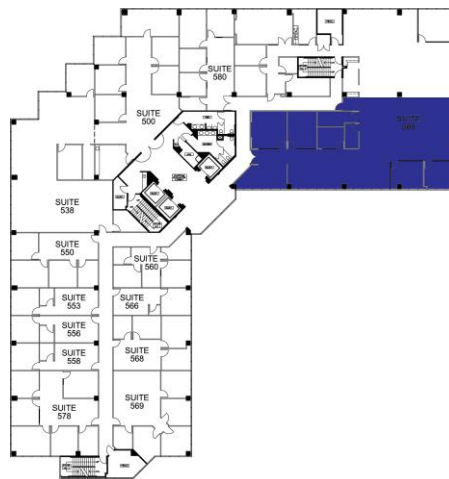

17800 CASTLETON STREET
SUITE #588
4,121 RSF

LEASING INFORMATION
ARNEL COMMERCIAL PROPERTIES

626.912.7700