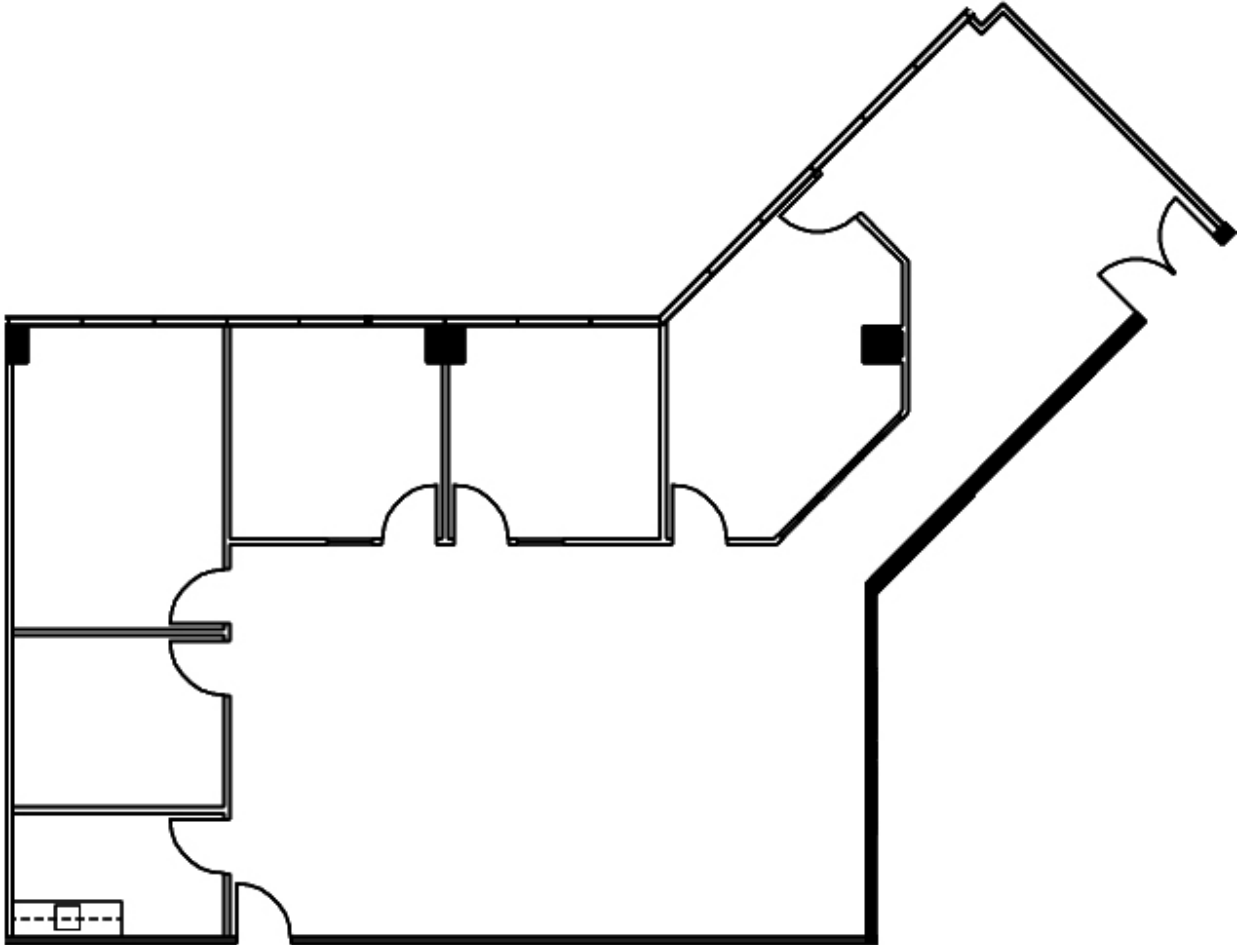

17800 CASTLETON STREET
SUITE #338
2,416 RSF

LEASING INFORMATION
ARNEL COMMERCIAL PROPERTIES

626.912.7700