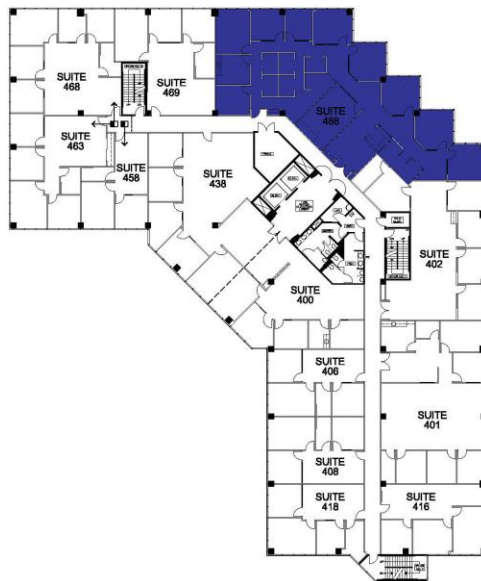

17700 CASTLETON STREET

Suite #488

4,182 RSF