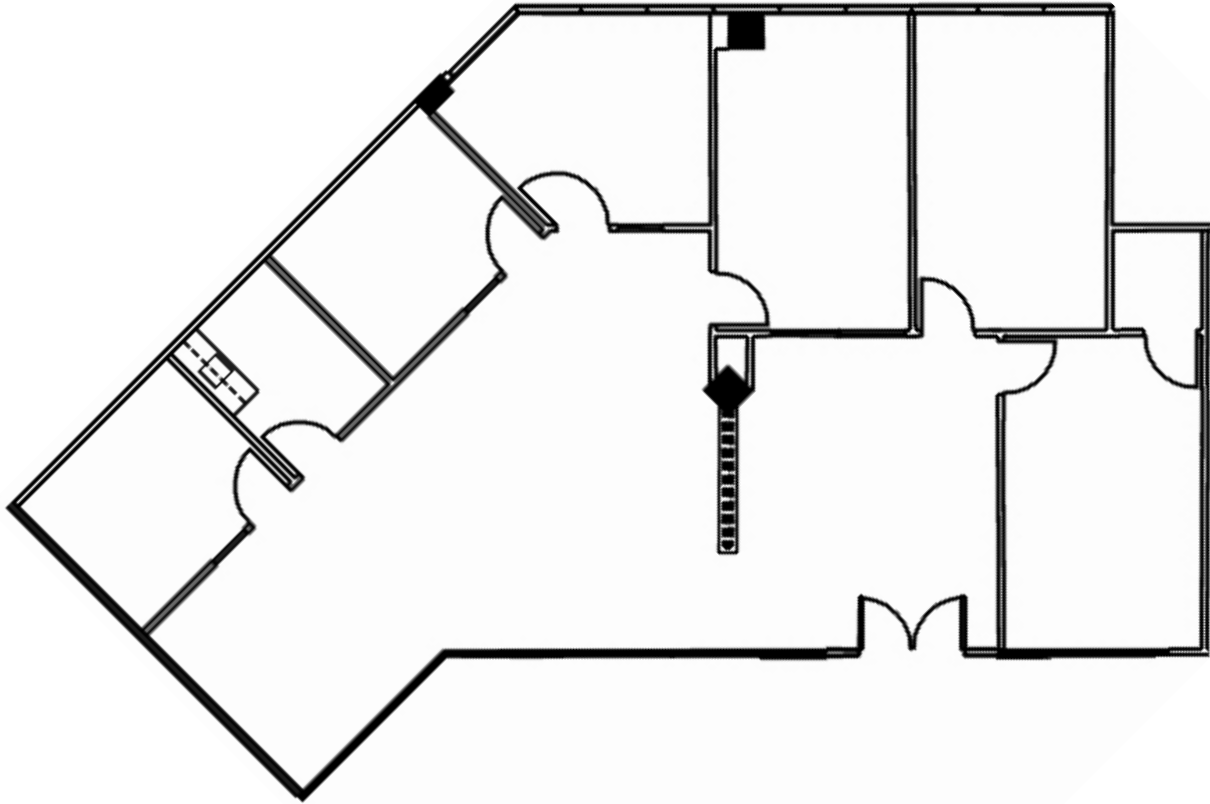

17700 CASTLETON STREET
SUITE #400
2,379 RSF

LEASING INFORMATION
ARNEL COMMERCIAL PROPERTIES

626.912.7700