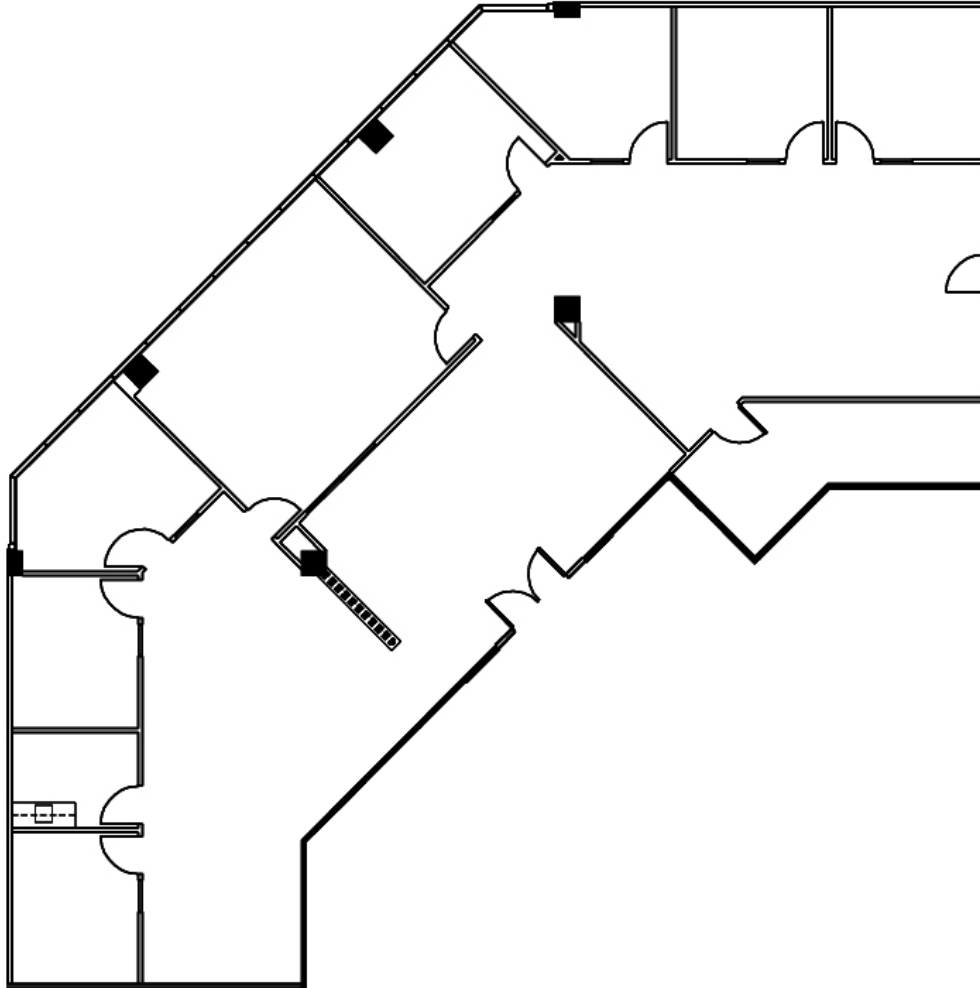

17700 CASTLETON STREET
SUITE #400/438
4,120 RSF

LEASING INFORMATION
ARNEL COMMERCIAL PROPERTIES

626.912.7700