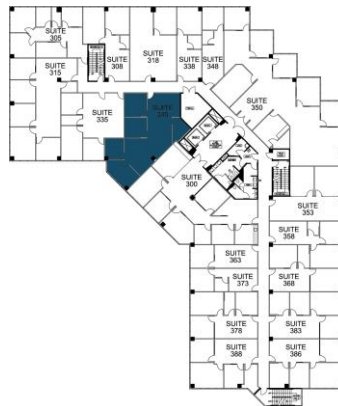

17700 CASTLETON STREET
SUITE #345
1,553 RSF

LEASING INFORMATION
ARNEL COMMERCIAL PROPERTIES

626.912.7700