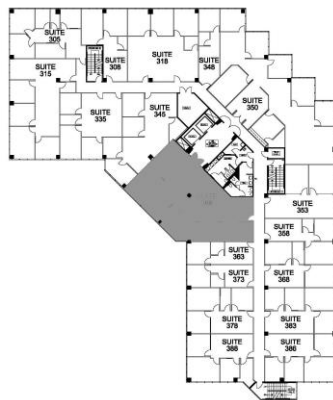

17700 CASTLETON STREET
Suite #300
2,422 RSF

LEASING INFORMATION
ARNEL COMMERCIAL PROPERTIES

626.912.7700