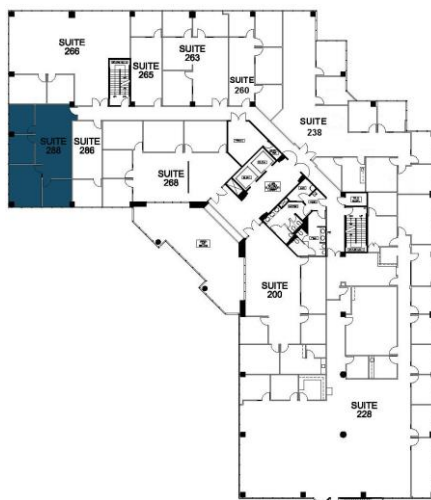

17700 CASTLETON STREET  
Suite #288  
1,298 RSF

**LEASING INFORMATION**  
ARNEL COMMERCIAL PROPERTIES

626.912.7700