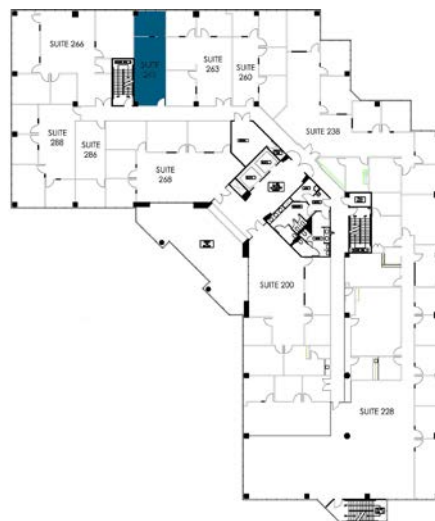

17700 CASTLETON STREET
SUITE #265
577 RSF

LEASING INFORMATION
ARNEL COMMERCIAL PROPERTIES

626.912.7700