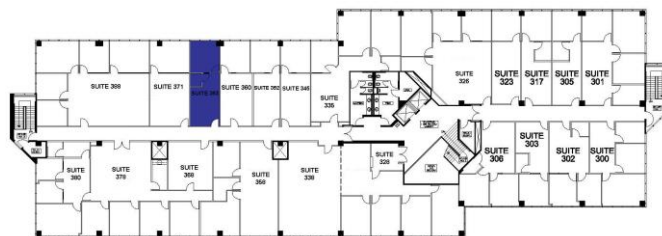

17870 CASTLETON STREET  
Suite #363  
487 RSF

**LEASING INFORMATION**  
ARNEL COMMERCIAL PROPERTIES

626.912.7700