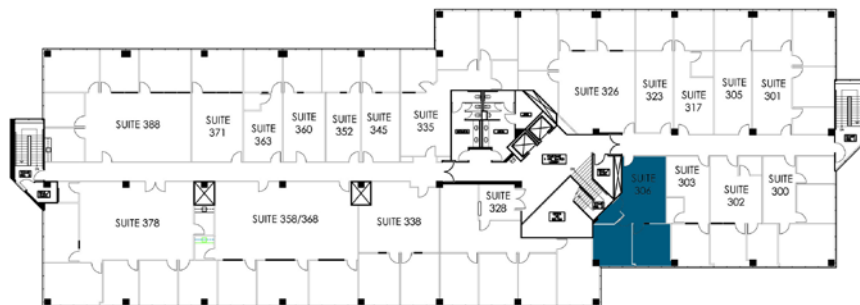

17870 CASTLETON STREET
SUITE #306
747 RSF

LEASING INFORMATION

ARNEL COMMERCIAL PROPERTIES

626.912.7700